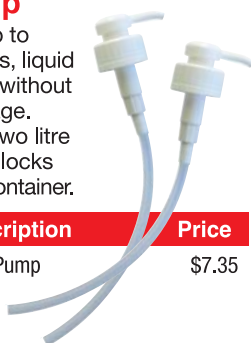

**Plastic Refill Bottles**

Clear polyethylene bottles with caps and easy-squeeze action. Use them to store and dispense paint, glue, dye or water.

Code	Description	Price
547000	Refill Bottle, 500ml	\$2.95
547001	Refill Bottle, 250ml	\$2.25
547002	Refill Bottle, 100ml	\$1.50
547003	Refill Bottle, 50ml	\$1.25

**Paint Pump**

A strong pump to dispense paints, liquid dyes and inks without mess or wastage. Fits standard two litre bottles. Pump locks down to seal container.

Code	Description	Price
546800	Paint Pump	\$7.35