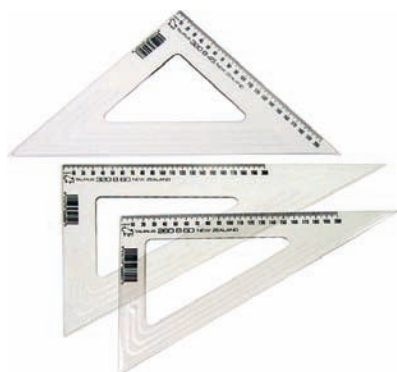

**Protractors**

| Code   | Description          | Price  |
|--------|----------------------|--------|
| 105000 | 10cm Protractor 180° | \$0.40 |
| 105110 | 10cm Protractor 360° | \$0.95 |
| 105115 | 15cm Protractor 360° | \$1.45 |

**Set Squares**

| Code   | Description          | Price  |
|--------|----------------------|--------|
| 105445 | 21cm Set Square, 45° | \$1.10 |
| 105446 | 21cm Set Square, 60° | \$1.10 |

**61cm Clear Acrylic T-Square**

A full view is provided through clear acrylic blade. Black metric gradations are moulded-in for clarity and durability. Relieved edge prevents ink from smudging.

| Code   | Description           | Price  |
|--------|-----------------------|--------|
| 105702 | Acrylic 61cm T-Square | \$9.95 |